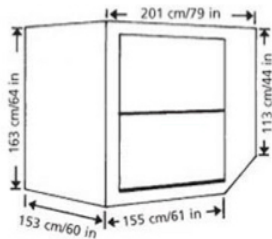

Air Freight Unit Types

DQF

Inside Dimensions	Usable Volume
140 x 233 x 152 cm	7.2m ³

ALF

Inside Dimensions	Usable Volume
295 x 149 x 152 cm	8.9m ³

AKE

Inside Dimensions	Usable Volume
140 x 147 x 152 cm	4.3m ³

AAU

Inside Dimensions	Usable Volume
208 x 302 x 152 cm	14.5m ³

AAF

Inside Dimensions	Usable Volume
208 x 302 x 152 cm	13.0m ³

The above are intended as a guide only as equipment will slightly vary from Carrier to Carrier