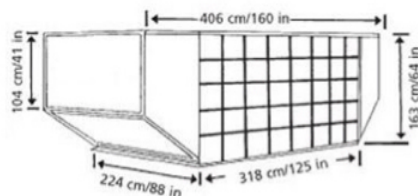

Air Freight Unit Types

DQF

Inside Dimensions	Usable Volume
140 x 233 x 152 cm	7.2m ³

ALF

Inside Dimensions	Usable Volume
295 x 149 x 152 cm	8.9m ³

AKE

Inside Dimensions	Usable Volume
140 x 147 x 152 cm	4.3m ³

AAU

Inside Dimensions	Usable Volume
208 x 302 x 152 cm	14.5m ³

AAF

Inside Dimensions	Usable Volume
208 x 302 x 152 cm	13.0m ³

The above are intended as a guide only as equipment will slightly vary from Carrier to Carrier