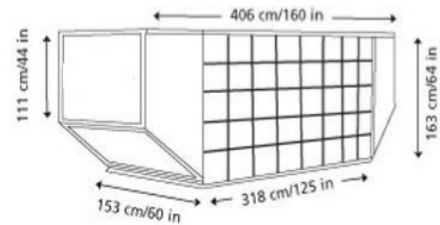

Air Freight Unit Types

DQF

Inside Dimensions	Usable Volume
140 x 233 x 152 cm	7.2m ³

ALF

Inside Dimensions	Usable Volume
295 x 149 x 152 cm	8.9m ³

AKE

Inside Dimensions	Usable Volume
140 x 147 x 152 cm	4.3m ³

AAU

Inside Dimensions	Usable Volume
208 x 302 x 152 cm	14.5m ³

AAF

Inside Dimensions	Usable Volume
208 x 302 x 152 cm	13.0m ³

The above are intended as a guide only as equipment will slightly vary from Carrier to Carrier