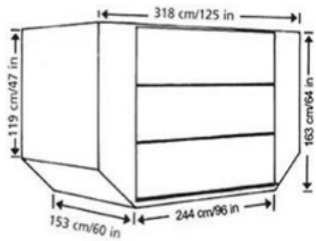

Air Freight Unit Types

DQF

Inside Dimensions	Usable Volume
140 x 233 x 152 cm	7.2m ³

ALF

Inside Dimensions	Usable Volume
295 x 149 x 152 cm	8.9m ³

AKE

Inside Dimensions	Usable Volume
140 x 147 x 152 cm	4.3m ³

AAU

Inside Dimensions	Usable Volume
208 x 302 x 152 cm	14.5m ³

AAF

Inside Dimensions	Usable Volume
208 x 302 x 152 cm	13.0m ³

The above are intended as a guide only as equipment will slightly vary from Carrier to Carrier