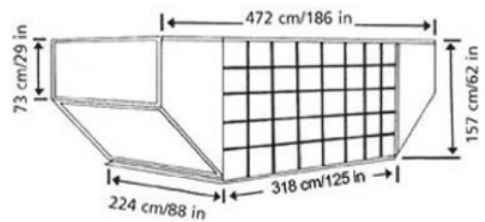

Air Freight Unit Types

DQF

Inside Dimensions	Usable Volume
140 x 233 x 152 cm	7.2m ³

ALF

Inside Dimensions	Usable Volume
295 x 149 x 152 cm	8.9m ³

AKE

Inside Dimensions	Usable Volume
140 x 147 x 152 cm	4.3m ³

AAU

Inside Dimensions	Usable Volume
208 x 302 x 152 cm	14.5m ³

AAF

Inside Dimensions	Usable Volume
208 x 302 x 152 cm	13.0m ³

The above are intended as a guide only as equipment will slightly vary from Carrier to Carrier